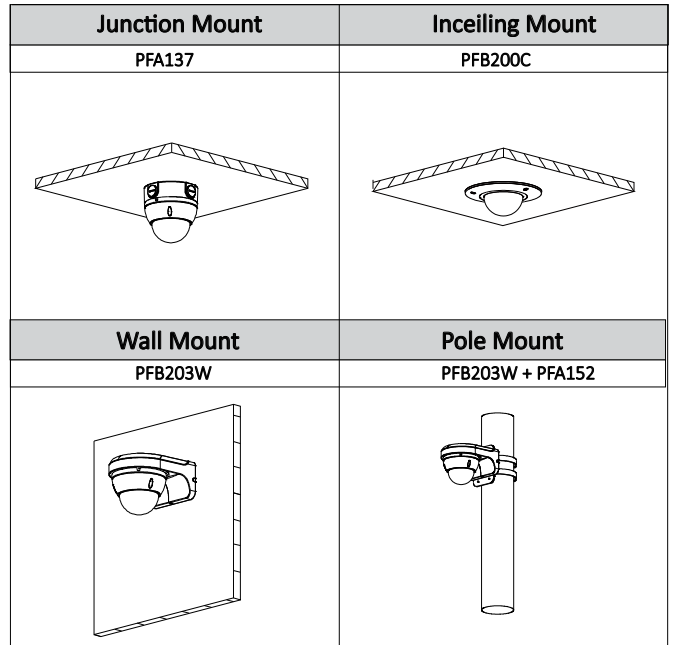

Construction

Casing	Metal
Dimensions	φ122mm×88.9mm(4.80"×3.50")
Net Weight	0.4Kg (0.88lb)
Gross Weight	0.54Kg(1.19lb)

Ordering Information

Type	Part Number	Description
4MP camera	DH-IPC-HDBW2421RP-ZS	4MP WDR IR Dome Network Camera, PAL
	DH-IPC-HDBW2421RN-ZS	4MP WDR IR Dome Network Camera, NTSC
	IPC-HDBW2421RP-ZS	4MP WDR IR Dome Network Camera, PAL
	IPC-HDBW2421RN-ZS	4MP WDR IR Dome Network Camera, NTSC
	DH-IPC-HDBW2421RP-VFS	4MP WDR IR Dome Network Camera, PAL
	DH-IPC-HDBW2421RN-VFS	4MP WDR IR Dome Network Camera, NTSC
	IPC-HDBW2421RP-VFS	4MP WDR IR Dome Network Camera, PAL
	IPC-HDBW2421RN-VFS	4MP WDR IR Dome Network Camera, NTSC
Accessories (optional)	PFA137	Junction box
	PFB203W	Wall mount
	PFA152	Pole mount
	PFB200C	In-ceiling Mount

Accessories

Optional:

Dimensions (mm/inch)