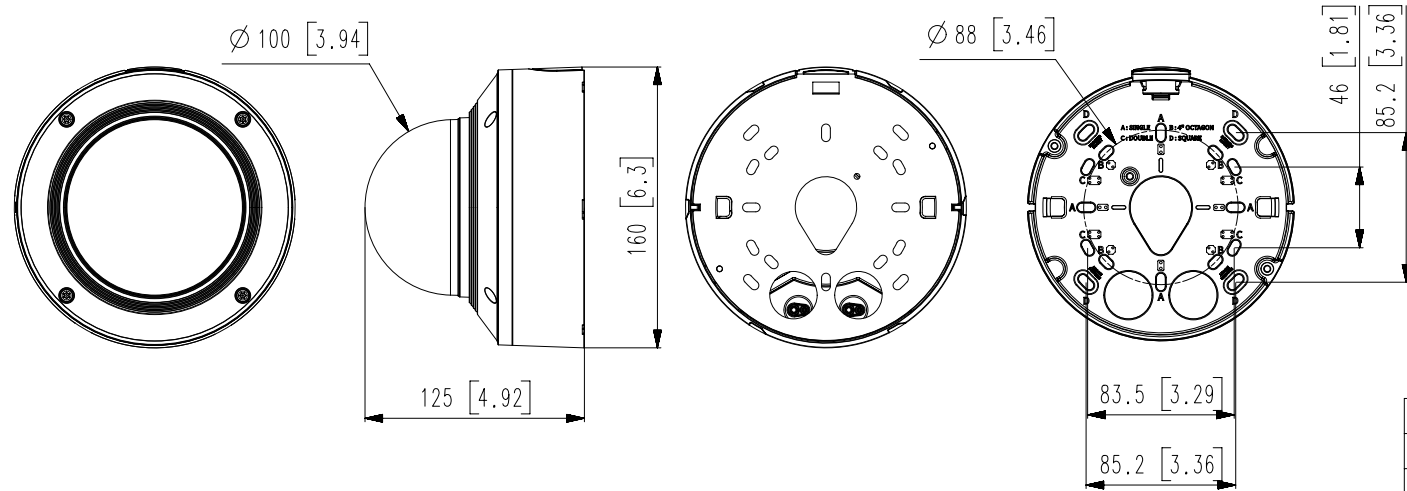

16		
15		
14		
13	XND-9082RV	19.12.18
12	XND-7082RV	19.12.18
11	XND-6082RV	19.12.18
10	PND-A7081RV	19.12.18
9	PND-A6081RV	19.12.18
8	XND-8081REV	19.12.18
7	XND-6081REV	19.12.18
6	PND-A9081R	19.09.27
5	XND-8081RV	19.09.27
4	XND-6081RV	19.09.27
3	XND-6081V	19.09.27
2	XND-8081VZ	19.09.27
1	XND-6081VZ	19.09.27
No.	MODEL NAME	DATE
Unit:mm[inch]		SCALE:1/1
Hanwha Techwin		

© Hanwha Techwin Co.,Ltd. All rights reserved.