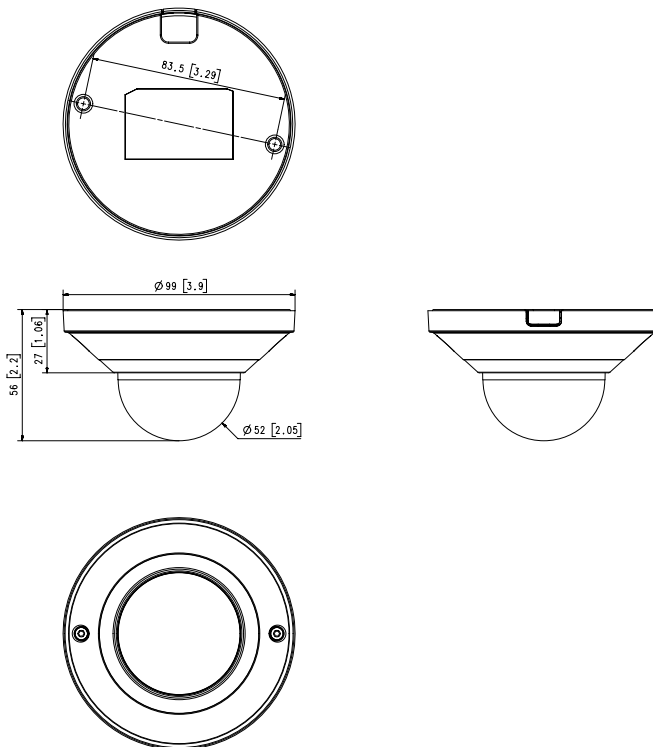

Mechanical

Color / Material	White / Plastic
RAL Code	RAL9003
Product Dimensions / Weight	Ø99.0x56.0mm(Ø3.9x2.2"), 165g(0.36 lb)
Hanging Mount (Dome)	SBP-099HMW

DORI (EN62676-4 standard)

Detect (25PPM/ 8PPF)	61.7m(202.31ft)
Observe (63PPM/ 19PPF)	24.7m(80.92ft)
Recognize (125PPM/ 38PPF)	12.3m(40.46ft)
Identify (250PPM/ 76PPF)	6.2m(20.23ft)

QND-8021

5M H.265 Dome Camera(Q mini)

CAD

Unit: mm [inch]

milimeter (inch)