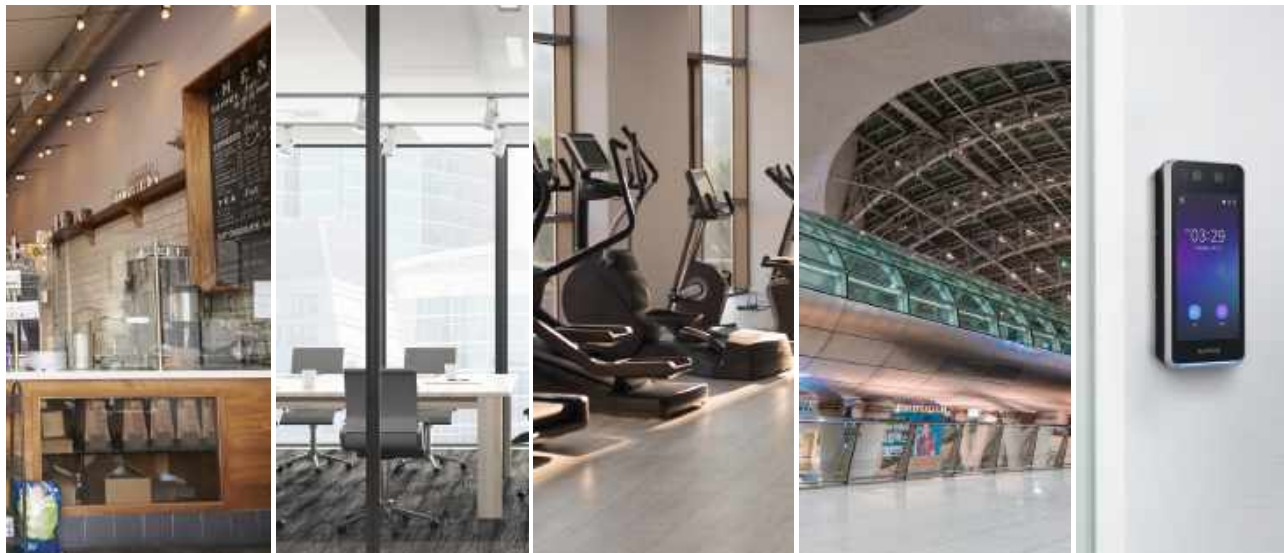

Facial Recognition

Mobile Access

QR and Barcode

RFID Card

Perfect for Any Door, Any Business

BioStation 3 is easy to install and scale in any environment, from small offices to massive enterprise buildings. It features a 47% size reduction compared to Suprema's previous bestselling facial recognition terminal, FaceStation F2.

- Slim and compact design
- Less wiring and quick installation through Wi-Fi and POE+ support
- Simple to add on new features via custom USB host connecting to SIM Slot, RS232, etc.
- Suitable for indoor and outdoor environments — the terminal is rated IP65 and IK06*

*Refer to the installation guide for details

Fast and Smart AI Optimized for Facial Recognition Access

Suprema took its facial recognition technology to the next level. BioStation 3 is a high-tech edge device that can run AI algorithm locally. It uses an NPU, or Neural Processing Unit, to maximize the performance of its AI engine. Combined with Suprema's domain knowledge and experience as a two-decade access control leader, BioStation 3's NPU-optimized AI algorithm offers the highest standards in facial recognition accuracy and speed.