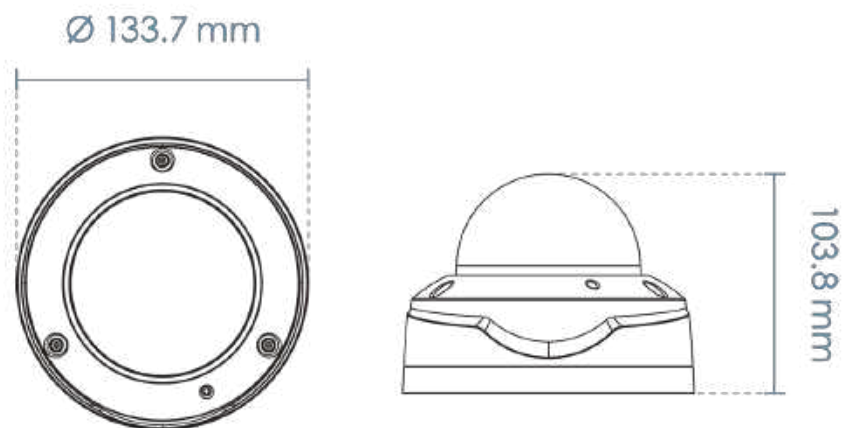

Dimensions

Compatible Accessories

Mounting Kits

Mounting Kits

Mounting Kits

Mounting Kits