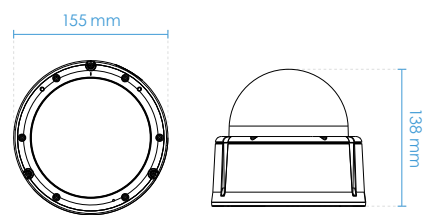

Technical Specifications

General

Connectors	RJ-45 cable connector for 10/100/1000 Mbps PoE network connection Audio line input Audio line output DC 12V power input AC 24V power input Digital input Digital output
LED Indicator	System power and status indicator
Power Input	IEEE 802.3at Class 4 PoE, DC 12V, AC 24V (Simultaneous Power Redundancy Supported)
Power Consumption	PoE : Max. 24.8 W DC 12V: Max. 21 W AC 24V: Max. 23.4 W
Dimensions	Ø 155 x 138 mm
Weight	1.3 kg
Certifications	EMC: CE (EN 55032 Class A, EN55024), FCC (FCC Part 15 Subpart B Class A), RCM (AS/NZS CISPR 32 Class A), VCCI (VCCI-CISPR 32 Class A); Safety: UL (UL 62368-1), CB (IEC/EN 62368-1, IEC/EN 60950-22, IEC/EN 62471); Environment: IK10 (IEC 62262), IP66/67 (IEC 60529), NEMA (NEMA 250 Type 4X); IA: BIS (IS 13252)

Operating Temperature	Starting Temperature: -40°C ~ 60°C (-40°F ~ 140°F) Working Temperature: -50°C ~ 60°C (-58°F ~ 140°F) (IR off) -50°C ~ 50°C (-58°F ~ 122°F) (IR on)
Humidity	95%
Warranty	36 months

System Requirements

Operating System	Microsoft Windows 10/8/7 Mac 10.12 (Chrome only)
Web Browser	Chrome 58.0 or above Internet Explorer 10/11
Other Players	VLC: 1.1.11 or above

Included Accessories

Packing Contents	Quick installation guide, alignment sticker, screw pack, desiccant bag, waterproof accessory bag, conduit ring

Dimensions

Compatible Accessories

Mounting Kits

AM-21A L-shape Bracket	AM-51C Adapting Plate	AM-525 Mounting Adapter	AM-713(v01) Outdoor Conduit Box