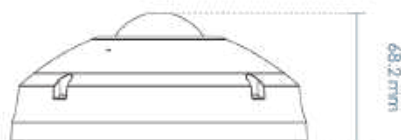

Dimensions

Compatible Accessories

Mounting Kits